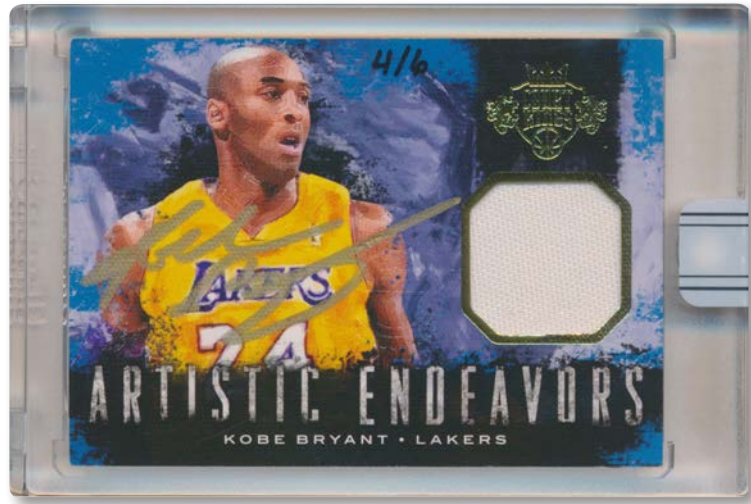

2010-11 Rookies & Stars Autographs

2013-14 Panini - Base

2012-13 Marquee Base

REPLAY AUTOGRAPHS

REPLAY AUTOGRAPHS

2014-15 Court Kings - Artistic Endeavors Prime

2009-10 National Treasures - Rookie Patch Autographs

Catch the last base cards of the outstanding 2015-16 Rookie class.  
Each card is numbered to 99 or less.