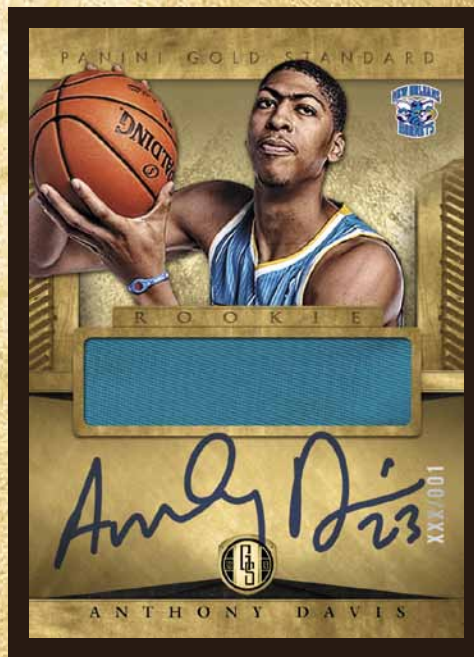

PANINI

GOLD STANDARD

OFFICIAL NBA TRADING CARDS

PANINI

GOLD STANDARD

GOLD STRIKE SIGNATURES

LOOK FOR AUTOGRAPHS FROM THE GAME'S BEST AND BRIGHTEST ROOKIES AND RISING STARS!

COMMON

LOOK FOR PLATINUM AND BLACK PARALLELS OF THE BEST PLAYERS IN THE GAME TODAY.

PANINI

GOLD STANDARD

BLACK GOLD THREADS

OVERSIZED MEMORABILIA SWATCHES ARE BACK!
LOOK FOR VERY LIMITED PRIME VERSIONS
FEATURING OVERSIZED PATCH SWATCHES!

MOTHER LODE
YOU'VE HIT THE MOTHER LODE WITH THE GAME'S
TOP PLAYERS IN THIS AUTOGRAPH INSERT!

PANINI

GOLD STANDARD

ROOKIE AUTOS

LOOK FOR AUTOGRAPHED ROOKIE CARDS
WITH THE ADDITION OF JERSEY SWATCHES!

BULLION BRAND

BULLION BRAND IS BACK FEATURING
HUGE SWATCHES OF JERSEY TAGS!

SOLID GOLD

50 CARDS ALL NUMBERED 1-OF-1
AND PRINTED ON 14 KARAT GOLD!

PANINI

GOLD STANDARD

FOUR AUTOGRAPHS PER BOX!
80 AUTOGRAPHED ROOKIE CARDS
WITH JERSEY SWATCHES