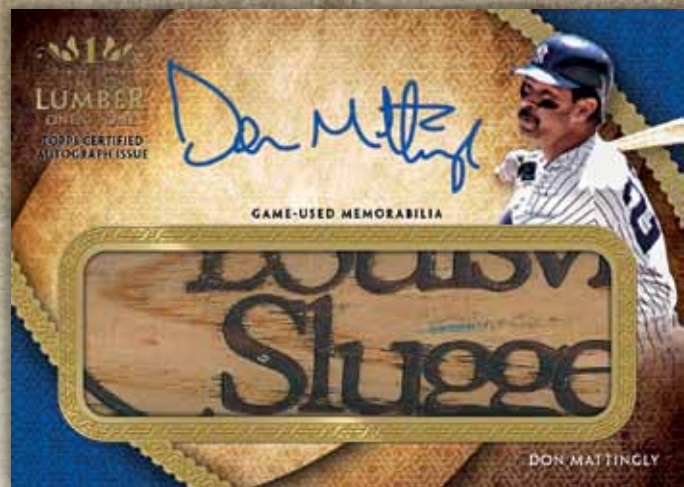

CUT SIGNATURES

(Up to 25 subjects) Highlighting the greatest players of the game. Seq #'d 1/1.

AUTOGRAPH RELIC CARDS

Autographed Tier One Relic Card

Autographed Prodigious Patch Card

AUTOGRAPHED TIER ONE RELICS (Up to 50 subjects) Highlighting the greatest MLB® players, past and present. Each card will showcase a relic piece and a player autograph. Base version will be seq #'d. Dual Patch Parallel – Relics will be patches. Seq #'d to 25 Triple Patch Parallel – Relics will be patches. Seq #'d 1/1.

DUAL AUTOGRAPH TIER ONE RELIC BOOK CARDS (Up to 30) Book cards highlighting the best active players. Each book will highlight 2 players, 2 autographs and 2 relic pieces. Seq #'d to 10 **NEW!** Dual Patch Parallel – Relics will be patches. Seq #'d 1/1.

AUTOGRAPHED PRODIGIOUS PATCHES (Up to 50 subjects) Highlighting the best active players. Autographs will be signed directly on the card and relics will feature jumbo-size patch pieces. Seq #'d to 10. Platinum Parallel – Relics will be patches. Seq #'d 1/1.

AUTOGRAPH RELIC CARDS

Autographed Tier One Bat Knob Card

Autographed Limited Lumber Card

TIER ONE AUTOGRAPHED BAT KNOBS

(Up to 50 subjects) Highlighting some of the best players of all time. Autographs will be signed directly on the card and relics will feature bat knobs. All cards will be 1/1's!