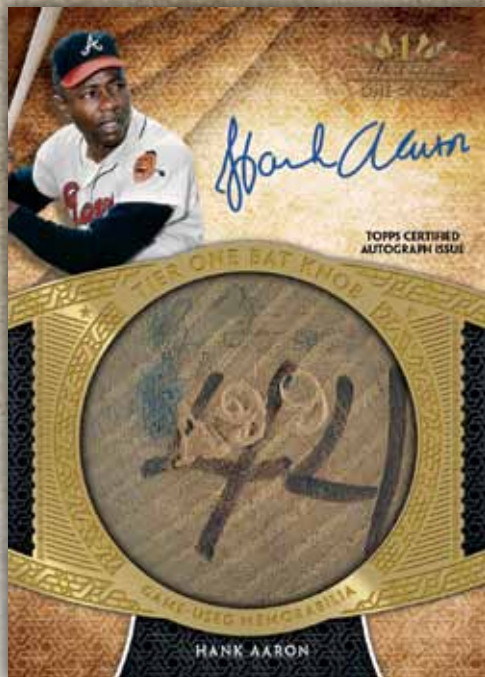

AUTOGRAPH RELIC CARDS

Autographed Tier One Bat Knob Card