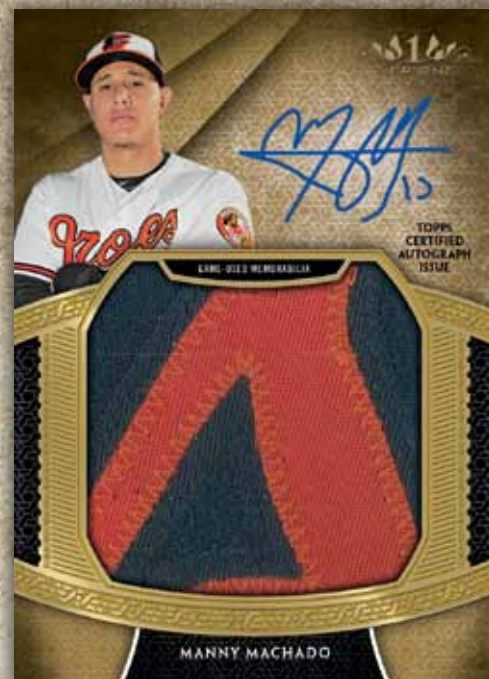

The Topps logo is rendered in a stylized, italicized red font with a white outline, set within a gold oval frame at the top of the central emblem.

HOBBY
ONLY

2017

TIER ONE
BASEBALL

Major League Baseball®

TOPPS® TIER ONE® BASEBALL
DELIVERS HIGH-END TRADING CARDS THAT
SHOWCASE SOME OF THE MOST SOUGHT-AFTER
ON-CARD AUTOGRAPH CONTENT AND
RARE RELIC MEMORABILIA CARDS FROM THE MOST
COLLECTIBLE BASEBALL PLAYERS IN THE GAME.

CUT SIGNATURES

(Up to 25 subjects) Highlighting the greatest players of the game. Seq #'d 1/1.

AUTOGRAPH RELIC CARDS

Autographed Tier One Relic Card

Autographed Prodigious Patch Card

AUTOGRAPHED TIER ONE RELICS (Up to 50 subjects) Highlighting the greatest MLB® players, past and present. Each card will showcase a relic piece and a player autograph. Base version will be seq #'d. Dual Patch Parallel – Relics will be patches. Seq #'d to 25 Triple Patch Parallel – Relics will be patches. Seq #'d 1/1.