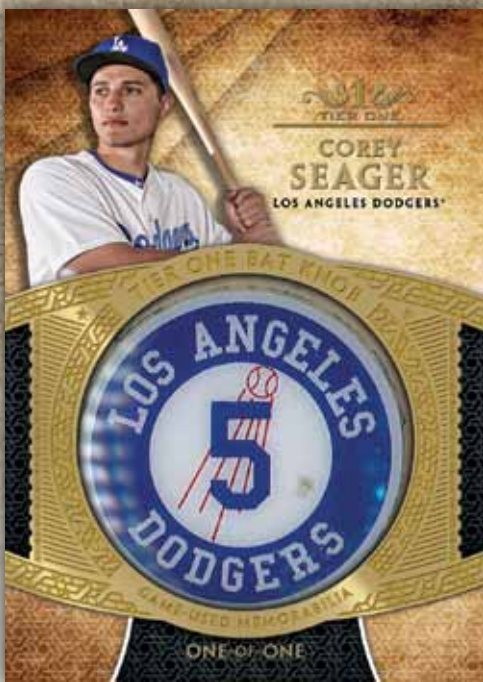

Tier One Bat Knob Card