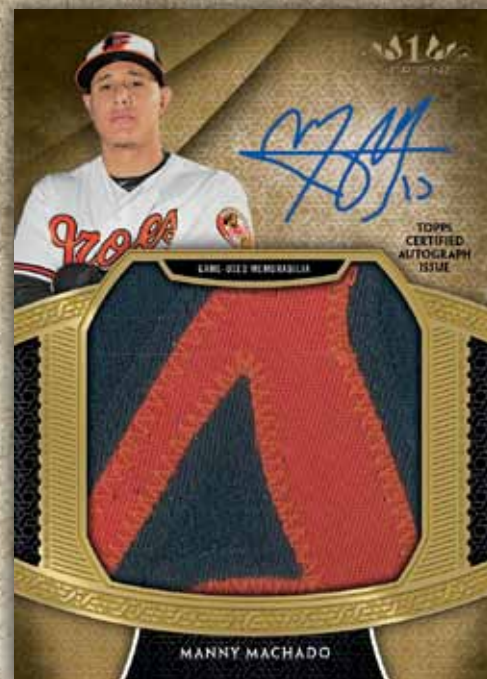

The Topps logo is rendered in a stylized, italicized red font with a white outline, set within a gold oval frame at the top of the central emblem.

HOBBY
ONLY

2017

TIER ONE
BASEBALL

Major League Baseball®

TOPPS® TIER ONE® BASEBALL
DELIVERS HIGH-END TRADING CARDS THAT
SHOWCASE SOME OF THE MOST SOUGHT-AFTER
ON-CARD AUTOGRAPH CONTENT AND
RARE RELIC MEMORABILIA CARDS FROM THE MOST
COLLECTIBLE BASEBALL PLAYERS IN THE GAME.

CUT SIGNATURES

(Up to 25 subjects) Highlighting the greatest players of the game. Seq #'d 1/1.

AUTOGRAPH RELIC CARDS

Autographed Tier One Relic Card

Autographed Prodigious Patch Card

AUTOGRAPHED TIER ONE RELICS (Up to 50 subjects) Highlighting the greatest MLB® players, past and present. Each card will showcase a relic piece and a player autograph. Base version will be seq #'d. Dual Patch Parallel – Relics will be patches. Seq #'d to 25 Triple Patch Parallel – Relics will be patches. Seq #'d 1/1.