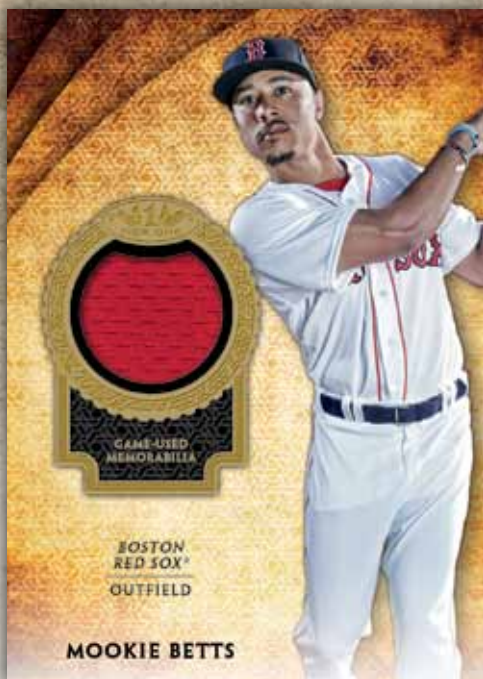

Tier One Relic Card